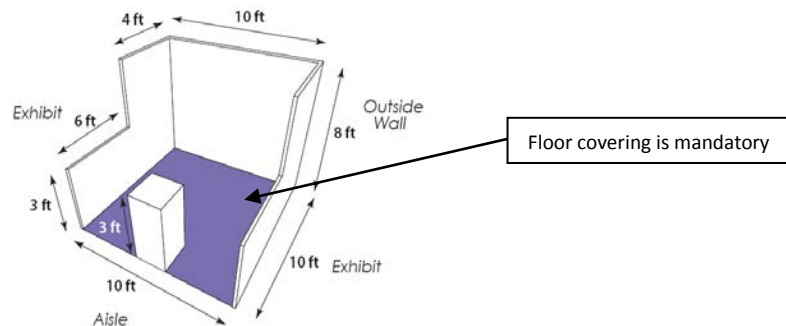

## Perimeter Booths

Perimeter booths:

- ✓ An in-line booth backs onto an outside wall of the exhibit facility rather than onto another exhibit
- ✓ All guidelines for single/double in-line booths apply
- ✓ In special circumstances show management may permit perimeter exhibitors to have a **backwall of UP TO 10FT** (Please call show management for approval)
- ✓ **Note:** booth drape will only be set to 8ft
- ✓ **Suspended signs are NOT permitted** with this type of booth configuration