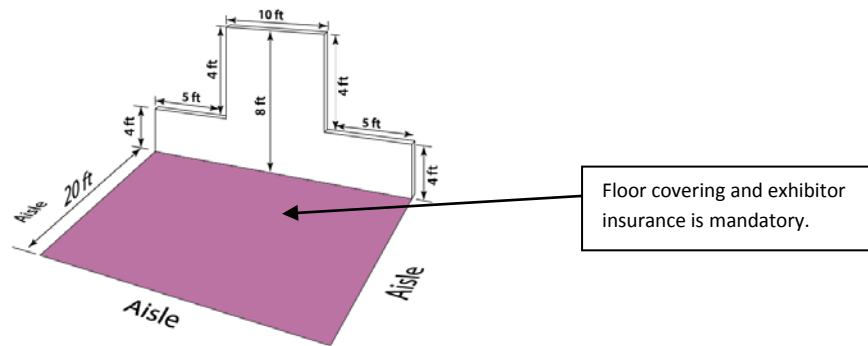

## Peninsula booths

Peninsula booths:

- ✓ Have aisles on 3 sides backing onto an exhibit
- ✓ Are at least 20ft deep
- ✓ The back wall is restricted to 3 ft high within 5ft of each aisle
- ✓ Maximum allowable height of the **backwall is 8ft**
- ✓ Suspended signs are permitted over peninsula booths that are 20ft x 20ft or larger (**Note:** signs must be hung so that the **bottom of the sign is 12ft** from the ground and the top of the sign is no higher than 16ft).