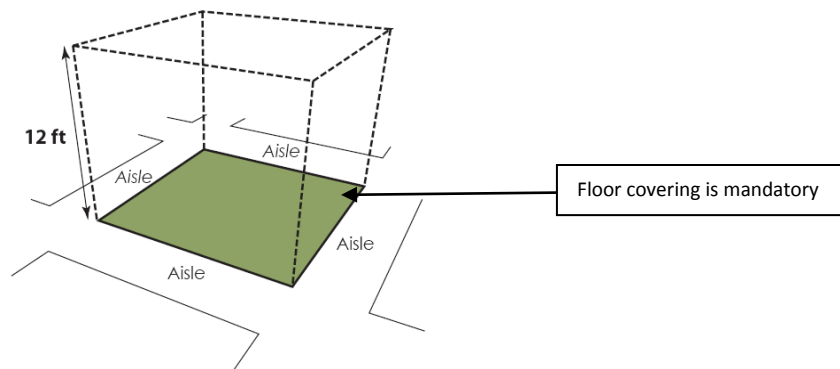

Island booths

Island booths:

- ✓ Any size booth exposed to aisles on all four sides
- ✓ Typically 20ft x 20ft or larger
- ✓ Maximum allowable height of walls are **12ft** and may be put on any side of the exhibit.
- ✓ Suspended signs are permitted over island booths that are 20ft x 20ft or larger (**Note: signs must be hung so that the bottom of the sign is 12ft from the ground and the top of the sign no higher than 16ft from the ground**).